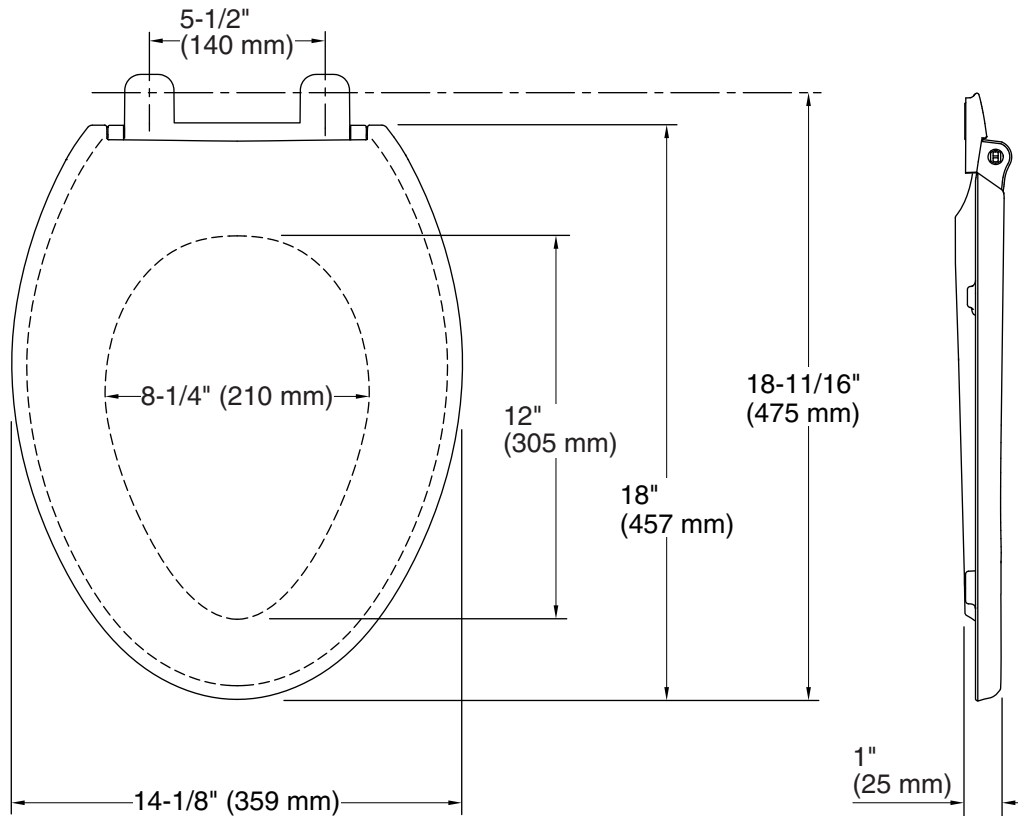

### Technical Information

All product dimensions are nominal.

Seat shape type: Elongated  
Seat front type: Closed-front  
Seat-mounting holes: 5-1/2" (140 mm)